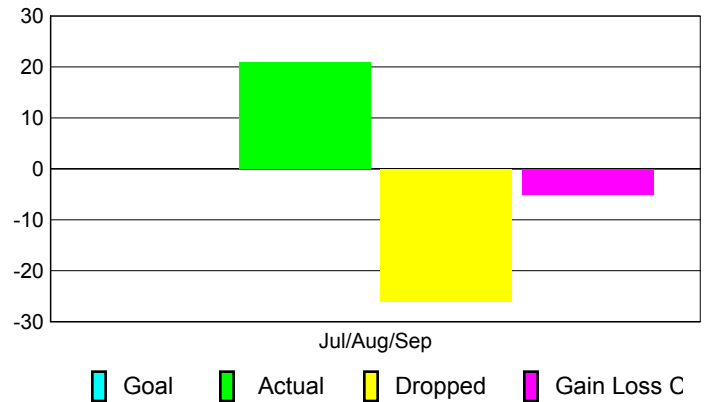

Membership Results 2010-2011

Goal, New, Dropped, Gain/Loss